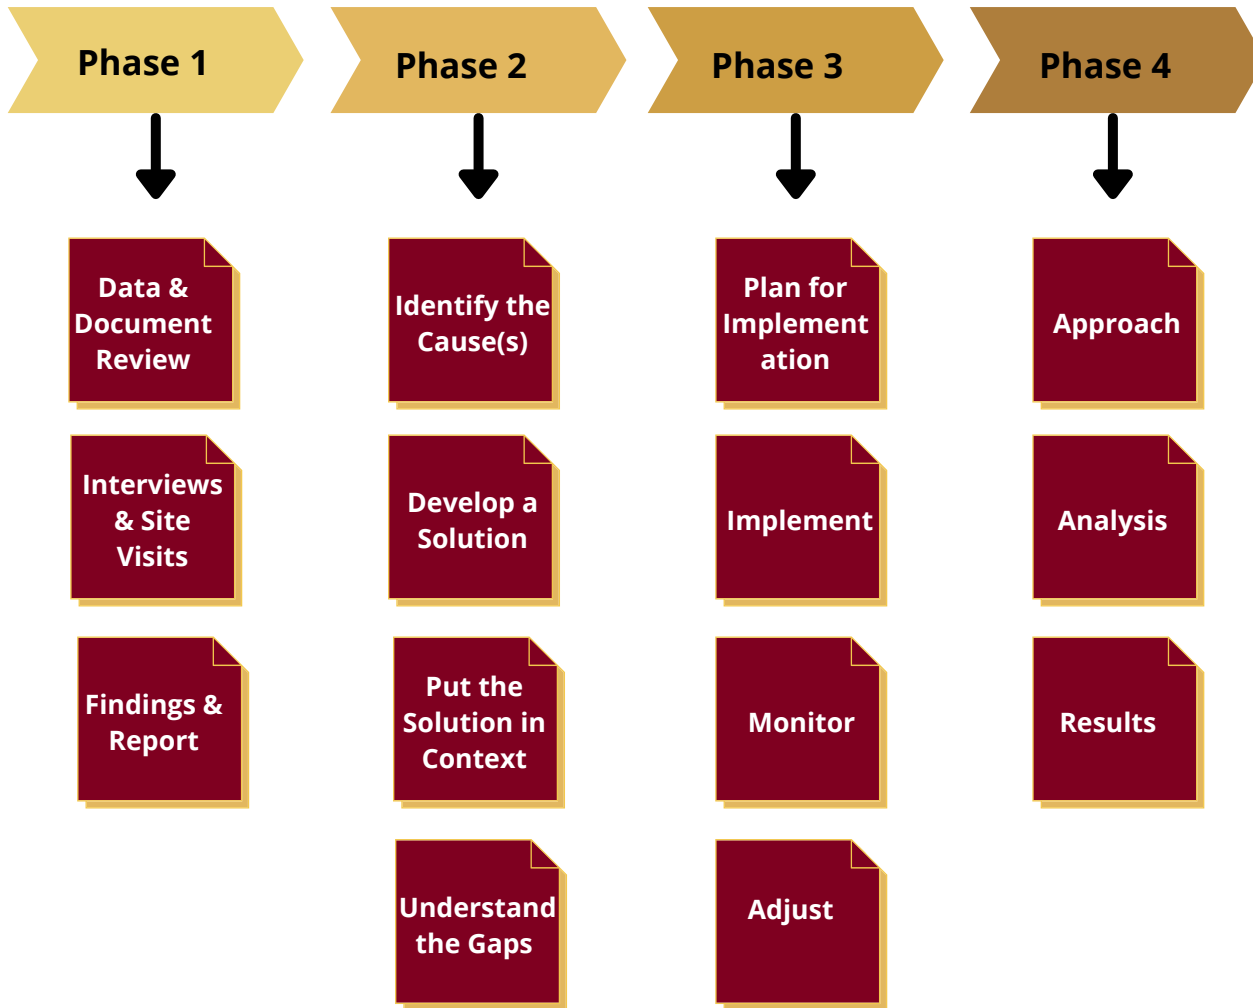

# THE ACE PLAN

THE Process

For questions, visit [www.ldmgroup.org](http://www.ldmgroup.org) or call (833) 827 3955.

## The ACE Plan Helps Leaders To:

1. Identify the root cause(s) of low school performance,
2. Define the ideal initiative/plan(s) required to resolve each issue,
3. Collaboratively work with leaders/leadership teams to put solutions in context, and engage in continuous cycles of improvement,
4. Layer solutions into current school improvement plans/WASC recommendations,
5. Identify, support and expand best first instructional practices, and
6. Institutionalize systemic school-wide improvements.